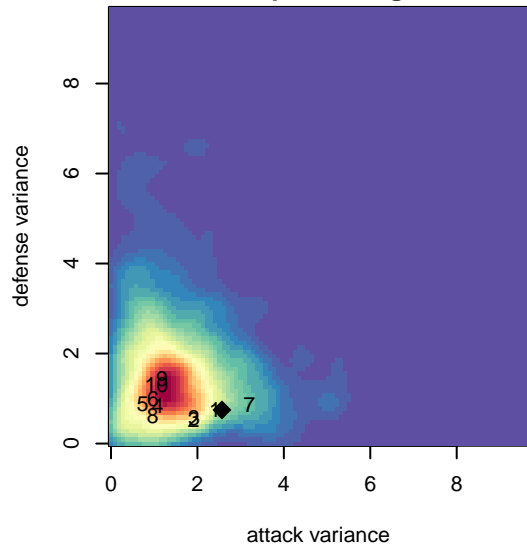

## SSC Shadow B G01

Spokane SC Shadow  
 Spokane, WA  
 G01 total strength=774  
 attack=1.18 defense=0.71  
 fall league = RCL G01 Div 4  
 spr league = Win RCL G01 Div 5  
 notes= Thompson 2013-14

alt names used:  
 SSC Shadow Solo G01  
 SSC SHADOW G01 SOLO  
 SSC SHADOW G01 SOLO  
 SSC Shadow G01B Thompson

Venues played:  
 2014 Sounders FC Cup GU13  
 2014 Les Schwab NW Cup U13 Gold / Silver U  
 2014 RCL G01 Div 4  
 2014 Win RCL G01 Div 5

**attack and defense variance (black dot)  
relative to other teams  
and top 10 in region**