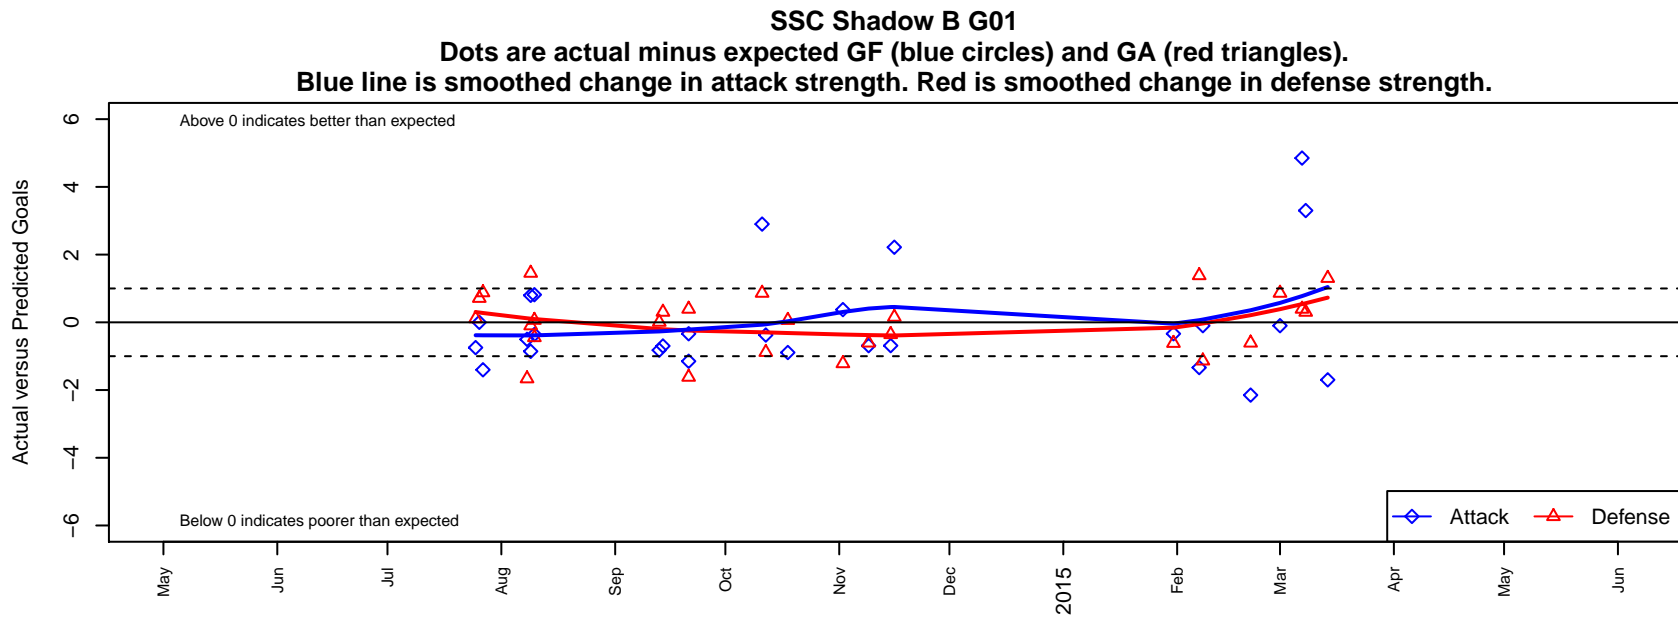

## SSC Shadow B G01

Spokane SC Shadow  
 Spokane, WA  
 G01 total strength=774  
 attack=1.18 defense=0.71  
 fall league = RCL G01 Div 4  
 spr league = Win RCL G01 Div 5  
 notes= Thompson 2013-14

alt names used:  
 SSC Shadow Solo G01  
 SSC SHADOW G01 SOLO  
 SSC SHADOW G01 SOLO  
 SSC Shadow G01B Thompson

Venues played:  
 2014 Sounders FC Cup GU13  
 2014 Les Schwab NW Cup U13 Gold / Silver U  
 2014 RCL G01 Div 4  
 2014 Win RCL G01 Div 5

**attack and defense variance (black dot)  
relative to other teams  
and top 10 in region**