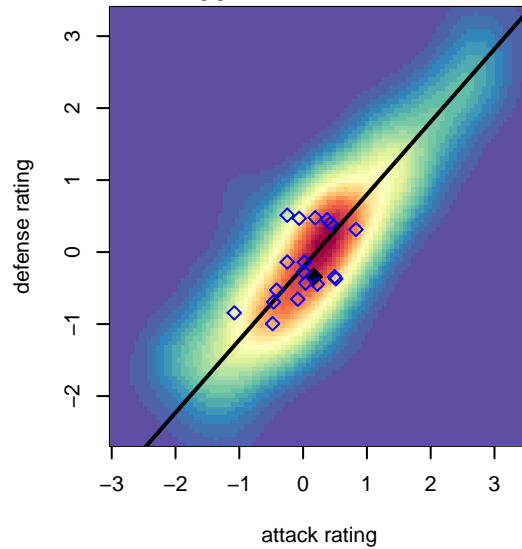

**attack and defense rating
relative to others at age
and all opponents in last 13 months**