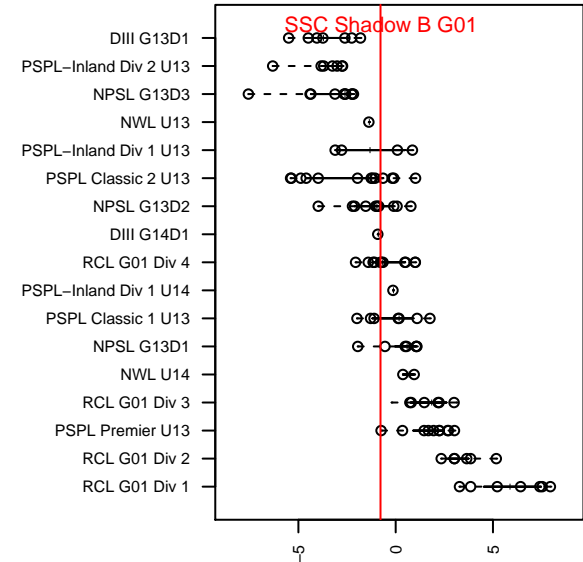

**attack and defense rating
relative to others at age
and all opponents in last 13 months**